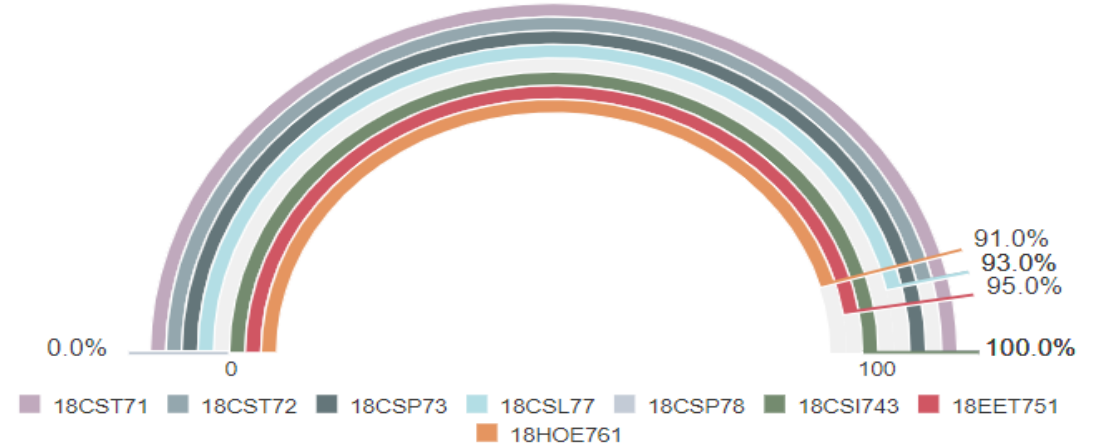

Attendance **1 BELOW 80%**

 **NAGARJUNA COLLEGE OF ENGINEERING AND TECHNOLOGY** Bengaluru-562110

HOME EVENTS TIME TABLE **FEEDBACK** LOGOUT

1NC17CS055

M VENKATAINDRAKSHNAIDU 

Switch Theme

BE-CS, SEM 07, SEC B
Last Updated On: 29/03/2022