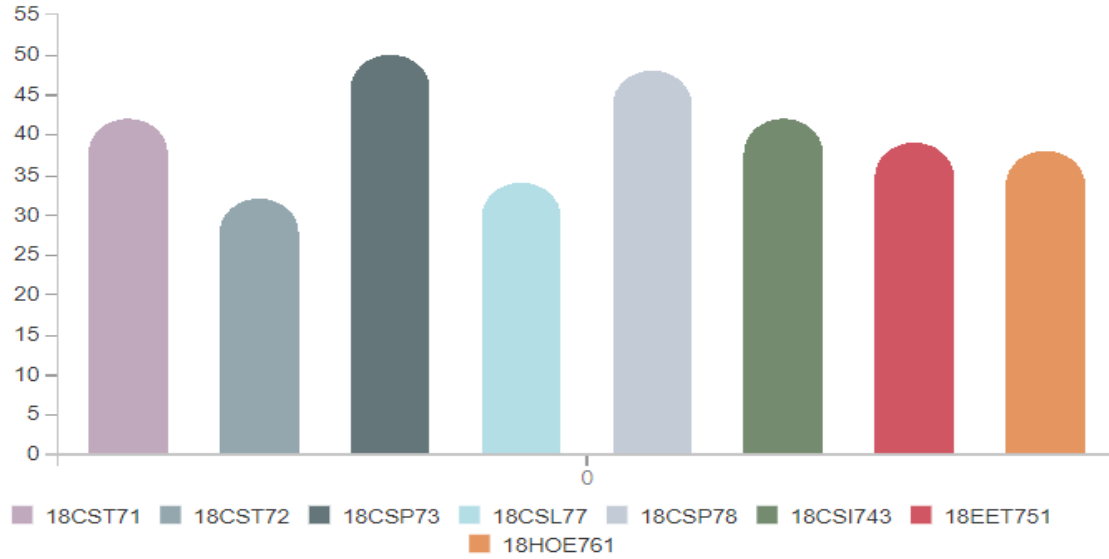

Attendance **1 BELOW 80%**

 **NAGARJUNA COLLEGE OF ENGINEERING AND TECHNOLOGY** Bengaluru-562110

HOME EVENTS TIME TABLE **FEEDBACK** LOGOUT

1NC17CS055

M VENKATAINDRAKSHNAIDU 

Switch Theme

BE-CS, SEM 07, SEC B
Last Updated On: 29/03/2022